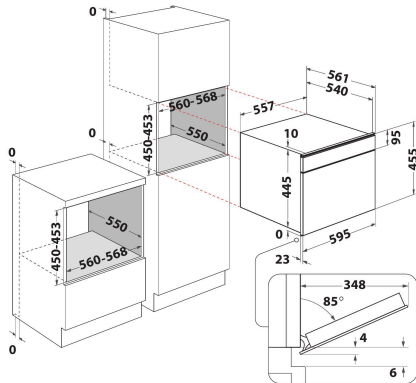

KOCCX 45600

12NC: 851344501900

GTIN (EAN) code: 8003437395116

KitchenAid

MAIN FEATURES

Product group	Microwave
Commercial code	KOCCX 45600
Main colour of product	Stainless steel
Type of micro-wave oven	MW-Combi
Construction type	Built-in
Type of control	Mechanical and electronic
Type of control settings	LCD
Additional cooking method Grill	Yes
Crisp	No
Steam	No
Additional cooking method Fan cooking	Yes
Clock	Yes
Automatic programmes	Yes
Height of the product	455
Width of the product	595
Depth of the product	560
Minimum niche height	0
Minimum niche width	0
Niche depth	0
Net weight (kg)	35
Cavity capacity (l)	40
Turntable	No
Turntable diameter (mm)	0
Integrated Cleaning system	No

TECHNICAL FEATURES

Current (A)	16
Voltage (V)	230
Frequency (Hz)	50
Length of Electrical Supply Cord (cm)	135
Plug type	No
Timer	Yes
Grill power (W)	1600
Type of grill	Heating element
Cavity material	Enamelled
Interior light	Yes
Additional cooking method Grill	Yes
Position of interior lights of the cavity	Ceiling